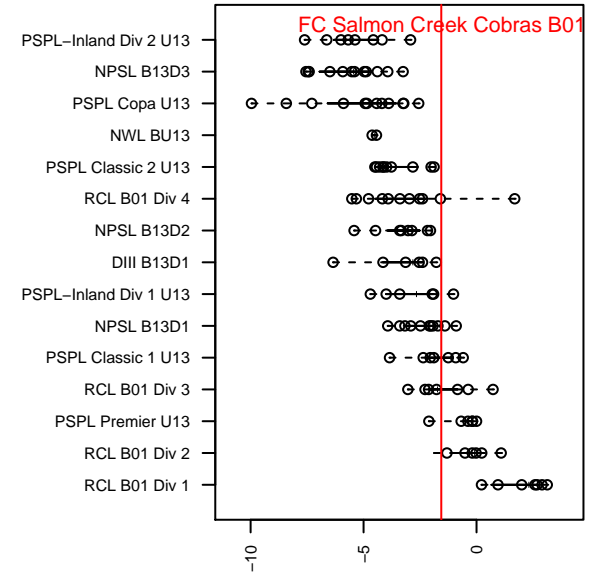

# FC Salmon Creek Cobras B01

Futbol Club Salmon Creek  
 Salmon Creek, WA  
 B01 total strength=956  
 attack=2.75 defense=1.07  
 fall league = OPL 1st Div U13  
 spr league = Spr OYS B01 Div 1  
 notes= 2013 was Pacific FC Cobras;

alt names used:  
 FCSC Cobras  
 FCSC B01 Cobras  
 FCSC B01 Cobras  
 FC Salmon Creek B01 Cobras  
 FC Salmon Creek B01 Cobras  
 FCSC Cobras  
 FCSC B01 Cobras  
 FCSC B01 Cobras

Venues played:  
 2014 Capital Cup BU13 Gold  
 2014 Beaverton Cup BU13 Gold  
 2014 Mt Hood Challenge U13  
 2014 Summer Slam Silver U13  
 2014 OPL First Division U13  
 2014 Directors Cup OPL Gold U13  
 2014 Spr OYS B01 Division 1  
 2014 WYS Presidents Cup B01 Division 1

**FC Salmon Creek Cobras B01**  
 Dots are actual minus expected GF (blue circles) and GA (red triangles).  
 Blue line is smoothed change in attack strength. Red is smoothed change in defense strength.

**attack and defense variance (black dot)  
relative to other teams  
and top 10 in region**

**attack and defense rating  
relative to others at age  
and all opponents in last 13 months**

**Performance relative to 13 month average**